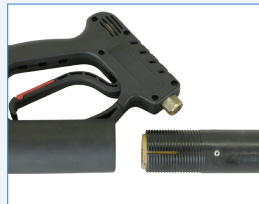

Easily clean high walls with a telescoping wand.

Threaded gun for quick removal and easy field repair.

Two flat sided aluminum poles retract easily and won't spin during operation.

Screw type connection for a solid grip on accessories.

Easy to use pin lock couplers.

Lightweight design includes a belt kit which helps reduce operator fatigue.

LONG WAND SPRAY GUN

Max Pressure	4,000 PSI
Max Temp	200° F
Max Flow	10 GPM
Outlet	1/4" FNPT
Inlet	3/8" FNPT
Weight	2.12 lbs