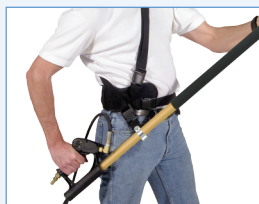

Easily clean high walls with a telescoping wand.

Threaded gun for quick removal and easy field repair.

Two flat sided aluminum poles retract easily and won't spin during operation.

Screw type connection for a solid grip on accessories.

Easy to use pin lock couplers.

Lightweight design includes a belt kit which helps reduce operator fatigue.

LONG WAND SPRAY GUN

Max Pressure	4,000 PSI
Max Temp	200° F
Max Flow	10 GPM
Outlet	1/4" FNPT
Inlet	3/8" FNPT
Weight	2.12 lbs